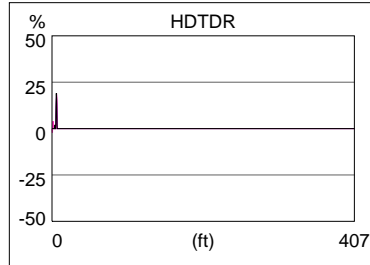

Length (ft)	[Pair 78]	5
Prop. Delay (ns)	[Pair 12]	8
Delay Skew (ns)	[Pair 12]	1
Resistance (ohms)		N/A