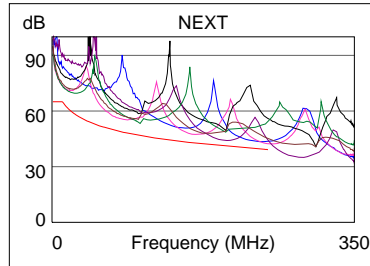

## Test Summary: PASS

Date / Time: 09/25/2006 09:05:30am  
**Headroom: 3.0 dB (NEXT 36-45)**  
**Test Limit: TIA C6 1 m Patch Cord**  
 Cable Type: UTP 100 Ohm Cat 6  
 Fault Anomaly Threshold: 15%

Operator: Your Name  
 Software Version: 1.921  
 Limits Version: 5.16c  
 NVP: 69.1%  
 Shield Test: N/A

Model: DSP-4300  
 Main S/N: 8467008  
 Remote S/N: 8467008  
 Main Adapter: LIA 006  
 Remote Adapter: LIA 006

Wire Map	1 2 3 4 5 6 7 8 S
<b>PASS</b>	
	1 2 3 4 5 6 7 8

Length (ft)	[Pair 78]	5
Prop. Delay (ns)	[Pair 12]	8
Delay Skew (ns)	[Pair 12]	1
Resistance (ohms)		N/A

	Worst Case Margin		Worst Case Value	
	MAIN	SR	MAIN	SR
<b>PASS</b>				
Worst Pair	36-45		12-45	
<b>NEXT (dB)</b>	3.0		3.2	
Freq. (MHz)	203.5		249.5	
Limit (dB)	41.0		39.2	

	MAIN	SR	MAIN	SR
	<b>PASS</b>			
Worst Pair	45		45	
<b>RL (dB)</b>	4.8		4.8	
Freq. (MHz)	228.0		228.0	
Limit (dB)	14.4		14.4	